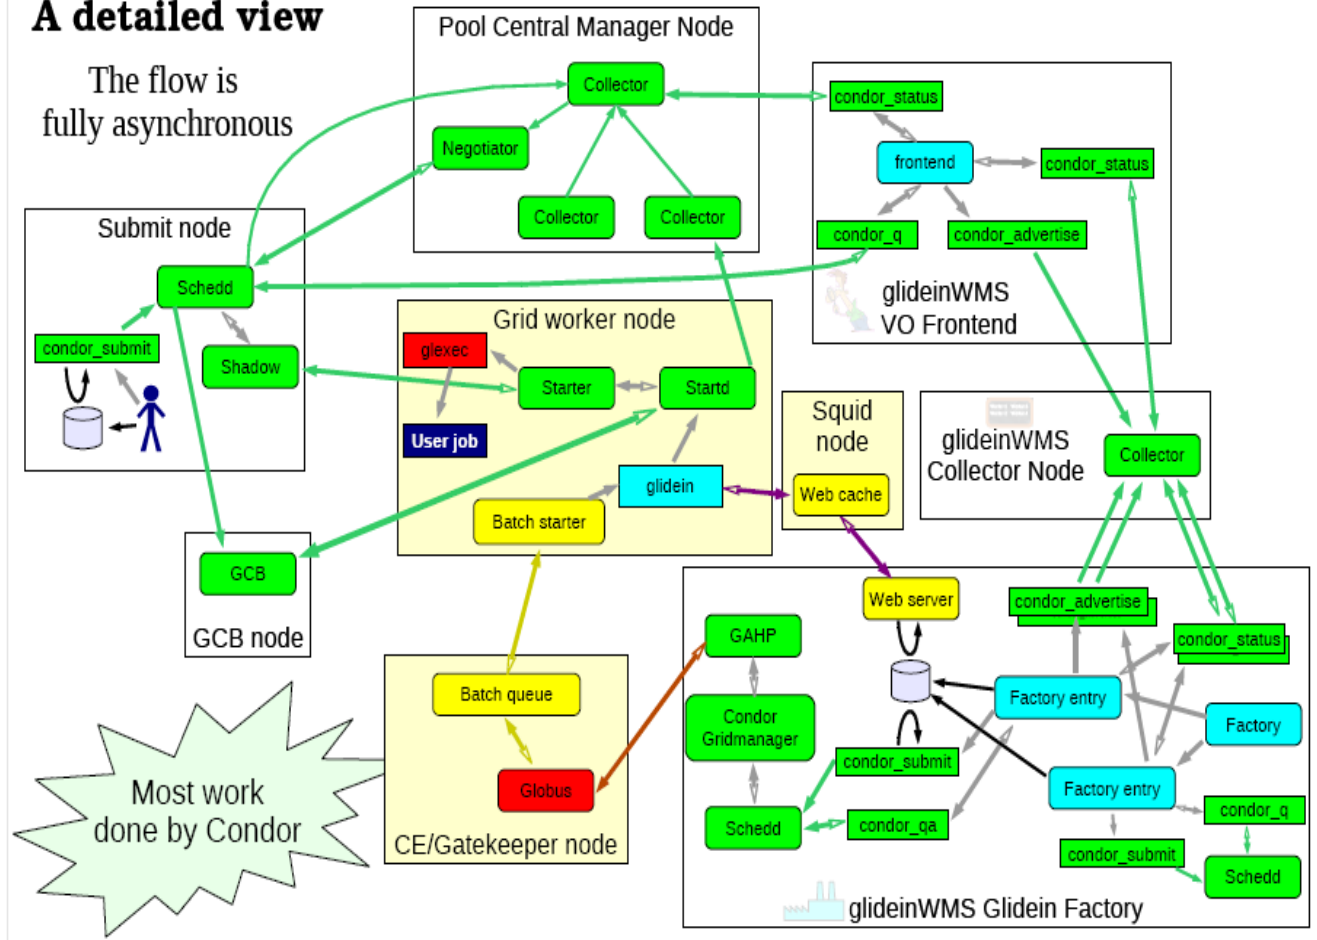

## glideinWMS architecture

### Schematic view

### Legend:

- Condor process
- glideinWMS process
- Grid software
- System software

- glideinWMS domain
- Grid domain  
(OSG, EGEE and NorduGrid tested)

### A detailed view

The flow is fully asynchronous

For more details see <http://www.uscms.org/SoftwareComputing/Grid/WMS/glideinWMS/doc.html>