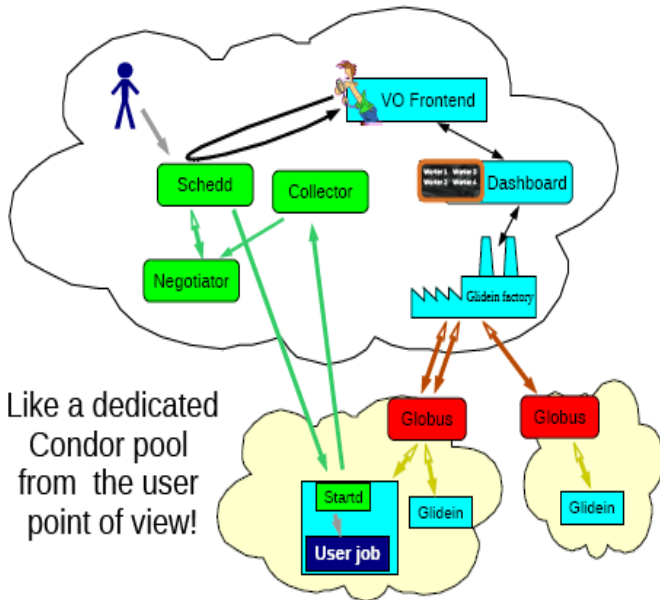

## CRABSERVER

- **Local MySQL Database**
- **Command Manager**
  - *Interpret commands and dispatch to the components*
- **Crabserver Worker**
  - *All submission activities*
- **TaskTracking**
  - *keep info about task under execution*
  - *inform notification service*
  - *generate report about the task*
- **TaskLifeManager**
  - *remove the dropBox after the task is finished*
  - *manage space in the dropBox*
  - *contact notification service at the end of task*
  - *manage the lifetime of the task*
- **JobTracking**
  - *Check the status of the task/Job*
  - *Query interval, Jobs to poll, Poll interval etc.*
- **GetOutput**
  - *Get output operations requested by the JobTracking*

## glideinWMS architecture

### Schematic view